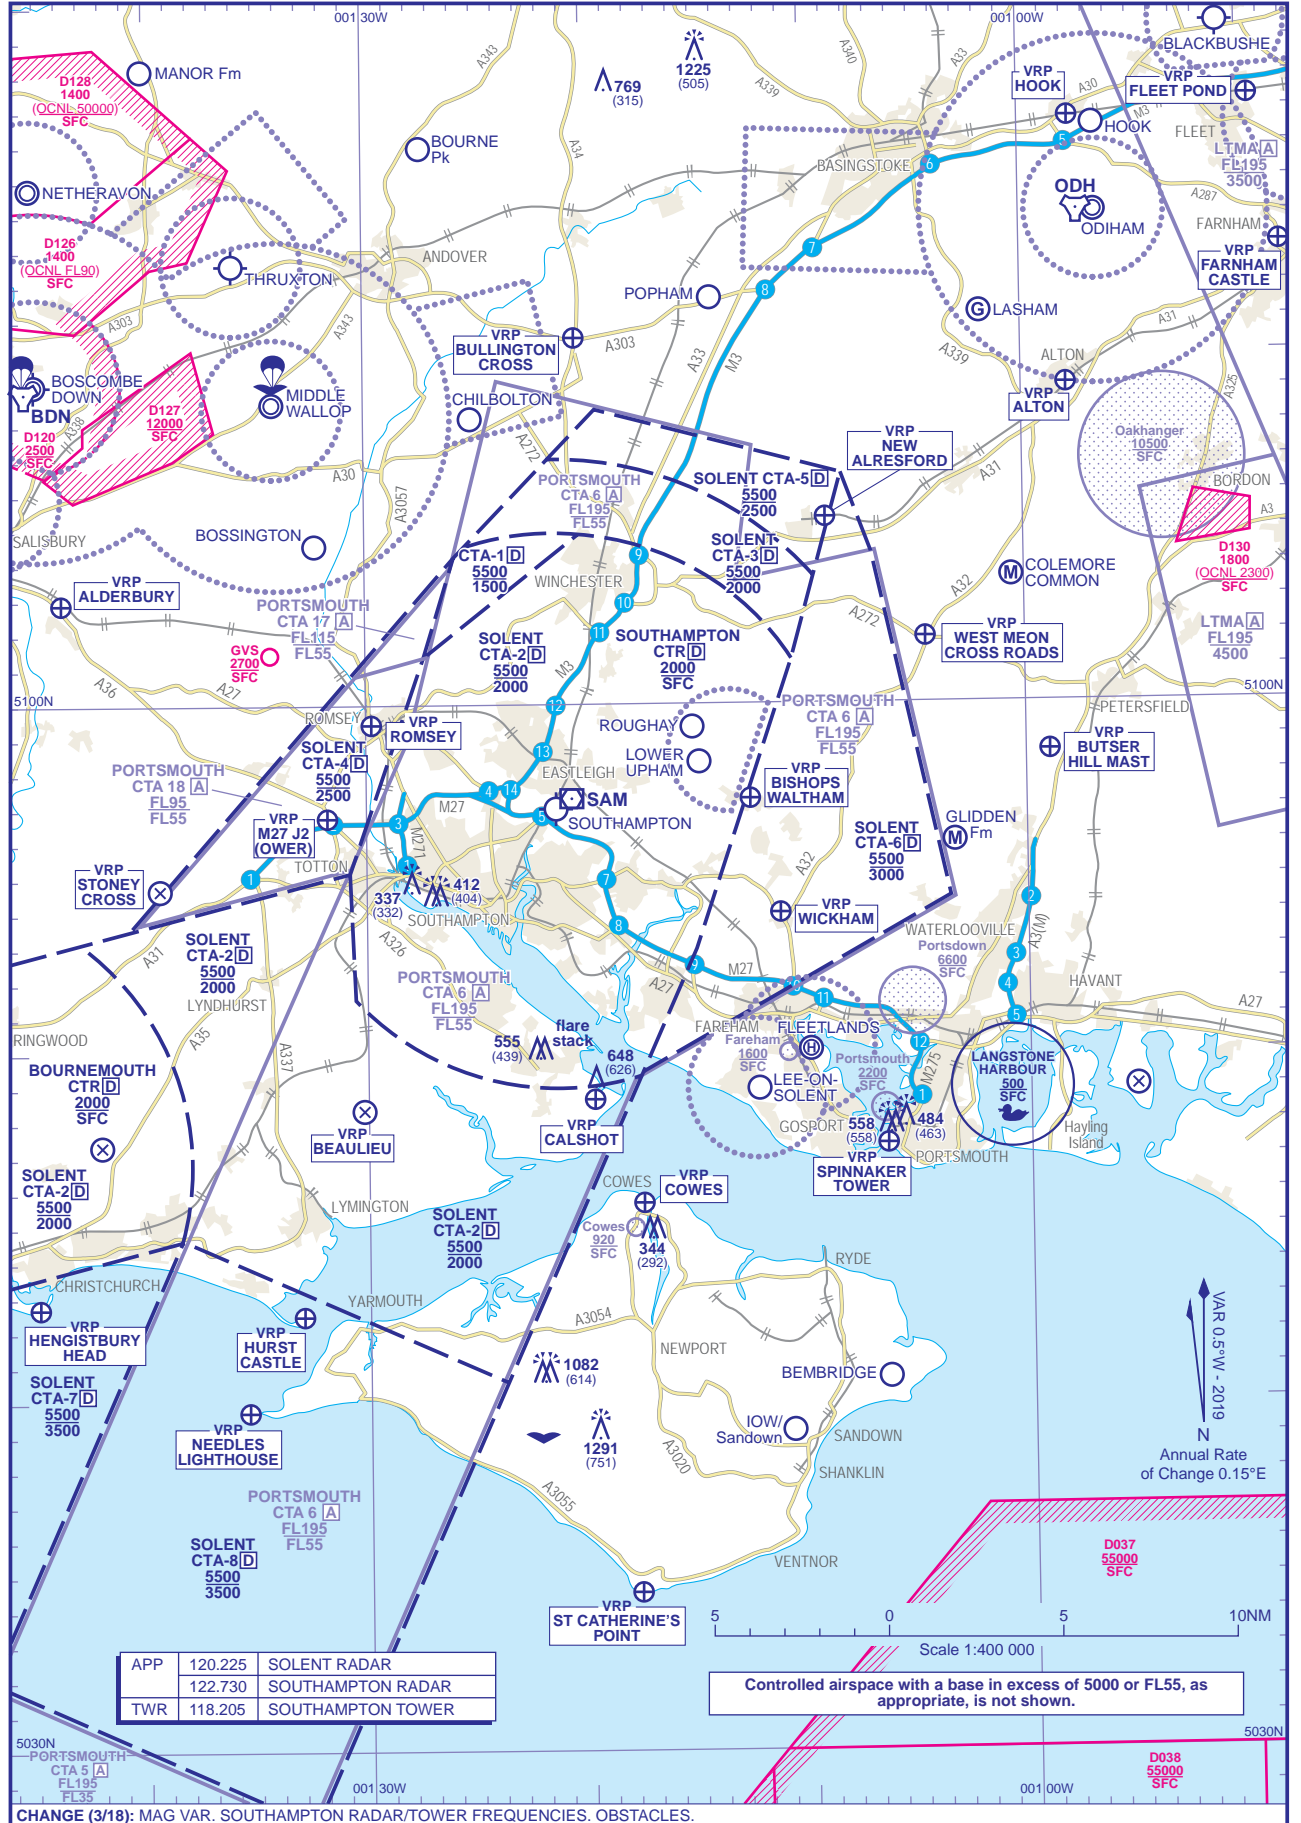

CONTROL ZONE AND CONTROL AREA CHART

SOUTHAMPTON

CHANGE (3/18): MAG VAR. SOUTHAMPTON RADAR/TOWER FREQUENCIES. OBSTACLES.
AERO INFO DATE 12 DEC 17